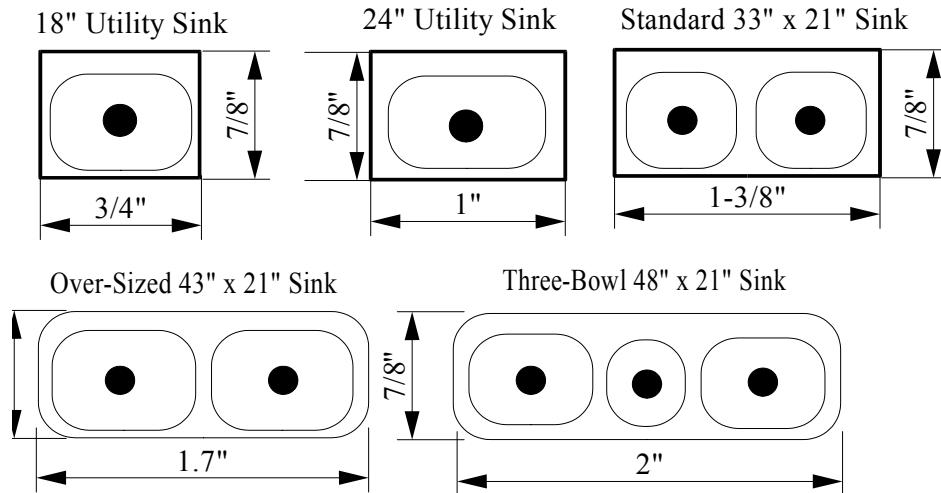

**Kitchen Sink Templates**

**Basic Appliance Templates**

The above Templates are at 1/4"=1' Scale

For more information go to [www.buildwisely.com](http://www.buildwisely.com)